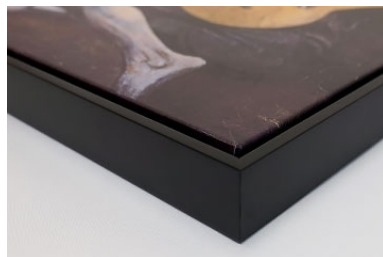

Hahnemuhle Daguerre Fine Art Canvas 400 gsm

These prices are for the finest archival quality museum grade canvas prints, gallery-wrapped on wooden stretcher bars to make a “box canvas” and protected with the latest scratch and UV resistant coating. We can create your canvas print from digital file, negative, slide film or photograph. We can add text and special effects, removing unwanted objects if required. We can also create a photo montage from your favorite images.

Prices include GST

Hahnemuhle Daguerre Canvas offers a fine structure which is particularly good for fine art photo printing. Its bright white point provides clear fresh colours and contrasts for black and white reproductions.

Our traditional Box Frame finish.

New additional Floating Frame

A designer edge finish for your art” that won’t obscure the canvas. Your canvas print is stretched on a 30mm frame and then inserted into a 54mm deep stylish hard wood frame.

The art is inset, leaving a 10mm space between the art and frame, creating the illusion that your art is “floating.” Frame available in Black Satin, White or Natural Oak.