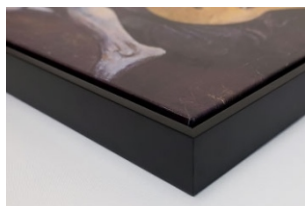

New additional Floating Frame

A designer edge finish for your art” that won’t obscure the canvas. Your canvas print is stretched on a 30mm frame and then inserted into a 54mm deep stylish hard wood frame.

The art is inset, leaving a 10mm space between the art and frame, creating the illusion that your art is “floating.” Frame available in Black Satin, White or Natural Oak.